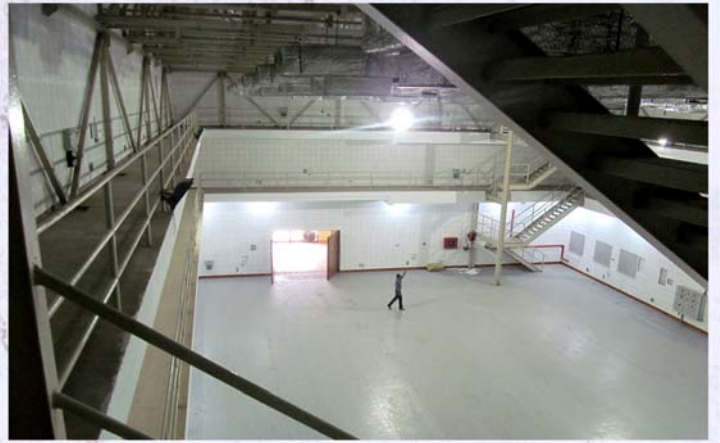

THE STUDIO HAS THE FOLLOWING ADVANTAGES:

1. Located on the Eastern Bypass Road. 2.5 kms from Shahid Khudiram Metro Station. 4 kms from Ruby General Hospital.
2. Secure and peaceful location inside the idyllic campus of S.R.F.T.I.
3. Ample space for parking vehicles, generators, etc.
4. The campus also has other shooting locations like parks, playgrounds, lakes, islands, roads, school/college buildings, etc.
5. A guest house inside the campus to accommodate artists/technicians coming from outside the city.

FACILITIES AVAILABLE AT THE NEW FILM STUDIO AT SRFTI :

FLOOR	SIZE IN METER (approx)	REMARKS
Shooting Floor	21.950 x 31.250 x 12.500 (Height)	Air Conditioned, Acoustically treated, two gang ways at 4.575 M & 7.550 M high from floor level & provision of Cat walk at 9.4 M from floor level. There are entries from two sides, through one of which mini truck can pass. There is a provision of lift in the building.
Ground floor facilities		
Office Room	5.0 x 4.0	Air Conditioned
Make Up Chamber (No. 1) with attached toilet	2.7 x 4.0	Air Conditioned
Make Up Chamber (No. 2) with attached toilet	2.7 x 4.0	Air Conditioned
Art Director's Room	6.78 x 6.93	Air Conditioned
Waiting Room, AHU, Electrical Room, Fire Room, Toilets (Gents & Ladies)		
1st Floor facilities		
*Make up Hall	8.175 x 4.400	Air Conditioned
*Artist's Lounge (ladies)	6.780x 9.900.	Air Conditioned
*Artists' Lounge (Gents)	6.78 x 9.900.	Air Conditioned
Canteen	9.3 x 7.125	
Shower Room, Toilets (Gents & Ladies)		
Provision of Power for shooting	Total 300 KW	