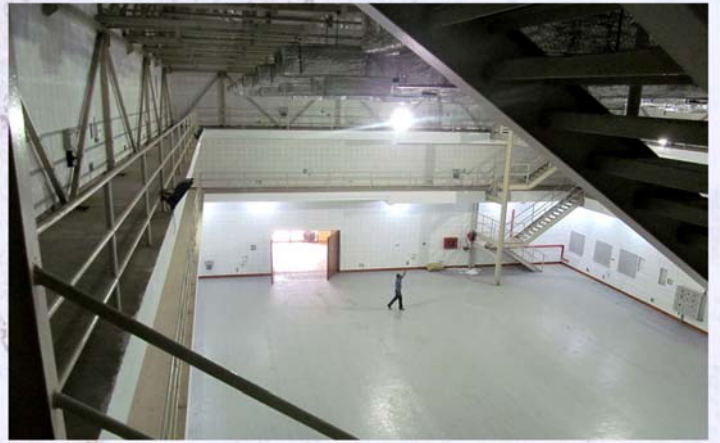

# BRAND NEW FILM STUDIO AT SRFTI CAMPUS

**STUDIO  
ON  
HIRE**

Satyajit Ray Film & Television Institute (S.R.F.T.I) invites expressions of interest for taking its newly constructed studio on hire.

## THE STUDIO HAS THE FOLLOWING ADVANTAGES:

1. Located on the Eastern Bypass Road. 2.5 kms from Shahid Khudiram Metro Station. 4 kms from Ruby General Hospital.
2. Secure and peaceful location inside the idyllic campus of S.R.F.T.I.
3. Ample space for parking vehicles, generators, etc.
4. The campus also has other shooting locations like parks, playgrounds, lakes, islands, roads, school/college buildings, etc.
5. A guest house inside the campus to accommodate artists/technicians coming from outside the city.

## FACILITIES AVAILABLE AT THE NEW FILM STUDIO AT SRFTI :

FLOOR	SIZE IN METER (approx)	REMARKS
<b>Shooting Floor</b>	21.950 x 31.250 x 12.500 (Height)	Air Conditioned, Acoustically treated, two gang ways at 4.575 M & 7.550 M high from floor level & provision of Cat walk at 9.4 M from floor level. There are entries from two sides, through one of which mini truck can pass. There is a provision of lift in the building.
<b>Ground floor facilities</b>		
Office Room	5.0 x 4.0	Air Conditioned
Make Up Chamber (No. 1) with attached toilet	2.7 x 4.0	Air Conditioned
Make Up Chamber (No. 2) with attached toilet	2.7 x 4.0	Air Conditioned
Art Director's Room	6.78 x 6.93	Air Conditioned
Waiting Room, AHU, Electrical Room, Fire Room, Toilets (Gents & Ladies)		
<b>1<sup>st</sup> Floor facilities</b>		
*Make up Hall	8.175 x 4.400	Air Conditioned
*Artist's Lounge (ladies)	6.780x 9.900.	Air Conditioned
*Artists' Lounge (Gents)	6.78 x 9.900.	Air Conditioned
Canteen	9.3 x 7.125	
Shower Room, Toilets (Gents & Ladies)		
<b>Provision of Power for shooting</b>	Total 300 KW	