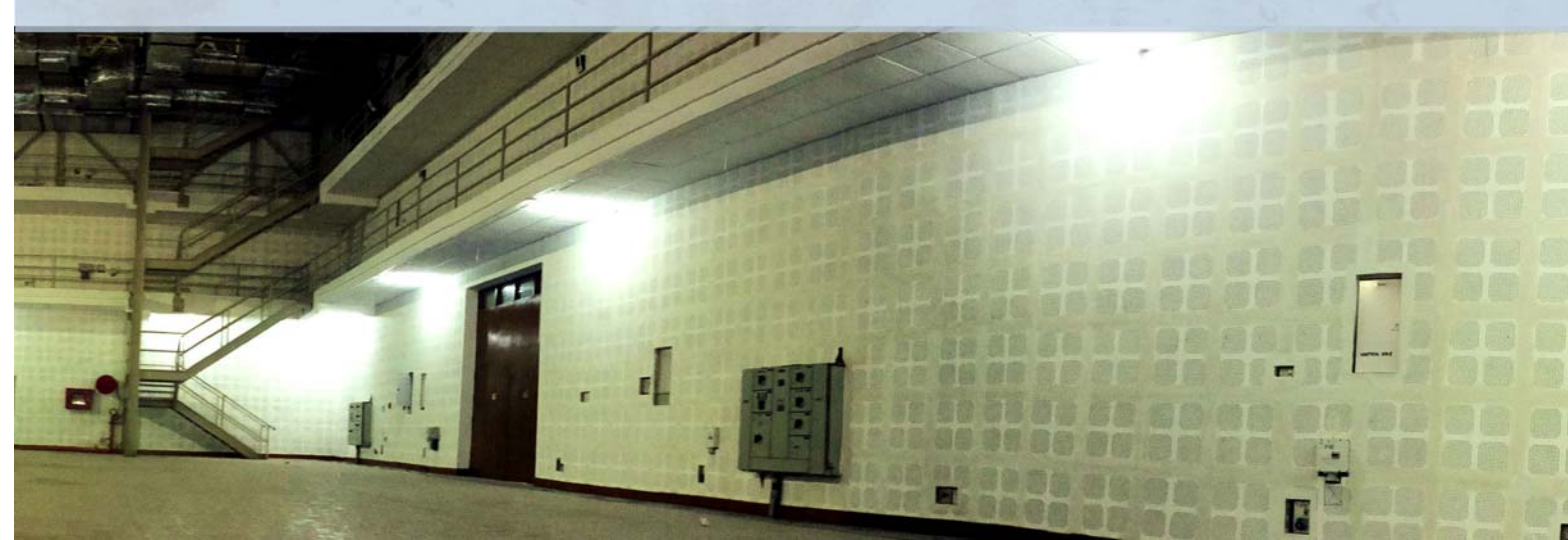

FACILITIES AVAILABLE AT THE NEW FILM STUDIO AT SRFTI :

FLOOR	SIZE IN METER (approx)	REMARKS
Shooting Floor	21.950 x 31.250 x 12.500 (Height)	Air Conditioned, Acoustically treated, two gang ways at 4.575 M & 7.550 M high from floor level & provision of Cat walk at 9.4 M from floor level. There are entries from two sides, through one of which mini truck can pass. There is a provision of lift in the building.
Ground floor facilities		
Office Room	5.0 x 4.0	Air Conditioned
Make Up Chamber (No. 1) with attached toilet	2.7 x 4.0	Air Conditioned
Make Up Chamber (No. 2) with attached toilet	2.7 x 4.0	Air Conditioned
Art Director's Room	6.78 x 6.93	Air Conditioned
Waiting Room, AHU, Electrical Room, Fire Room, Toilets (Gents & Ladies)		
1st Floor facilities		
*Make up Hall	8.175 x 4.400	Air Conditioned
*Artist's Lounge (ladies)	6.780x 9.900.	Air Conditioned
*Artists' Lounge (Gents)	6.78 x 9.900.	Air Conditioned
Canteen	9.3 x 7.125	
Shower Room, Toilets (Gents & Ladies)		
Provision of Power for shooting	Total 300 KW	

* Not part of the basic package. These facilities have to be hired separately against additional payment.