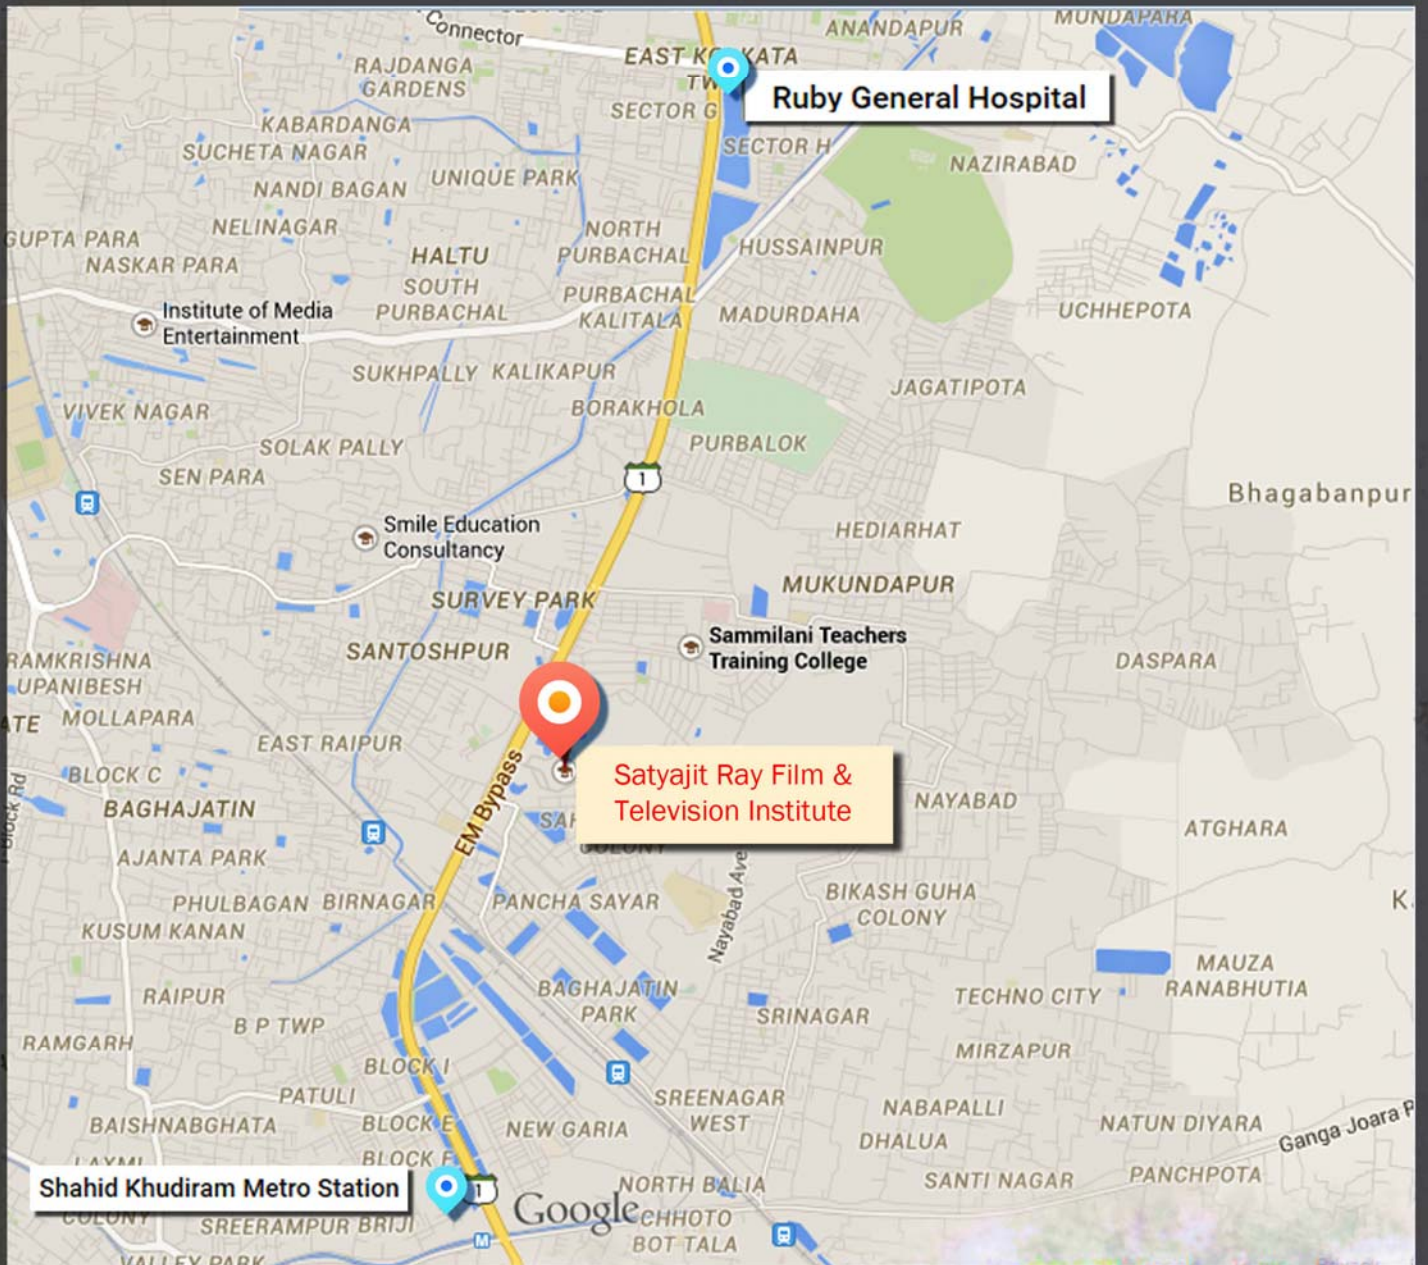

The studio is available for hire from June 01, 2015. The terms and conditions will be given in our website: www.srfti.ac.in

how to get here...

CONTACT PERSONS:

Pradip Acharya : +91 9433025630
Somdev Chatterjee : +91 9830652443
Office : 033 24328355/8356/9300